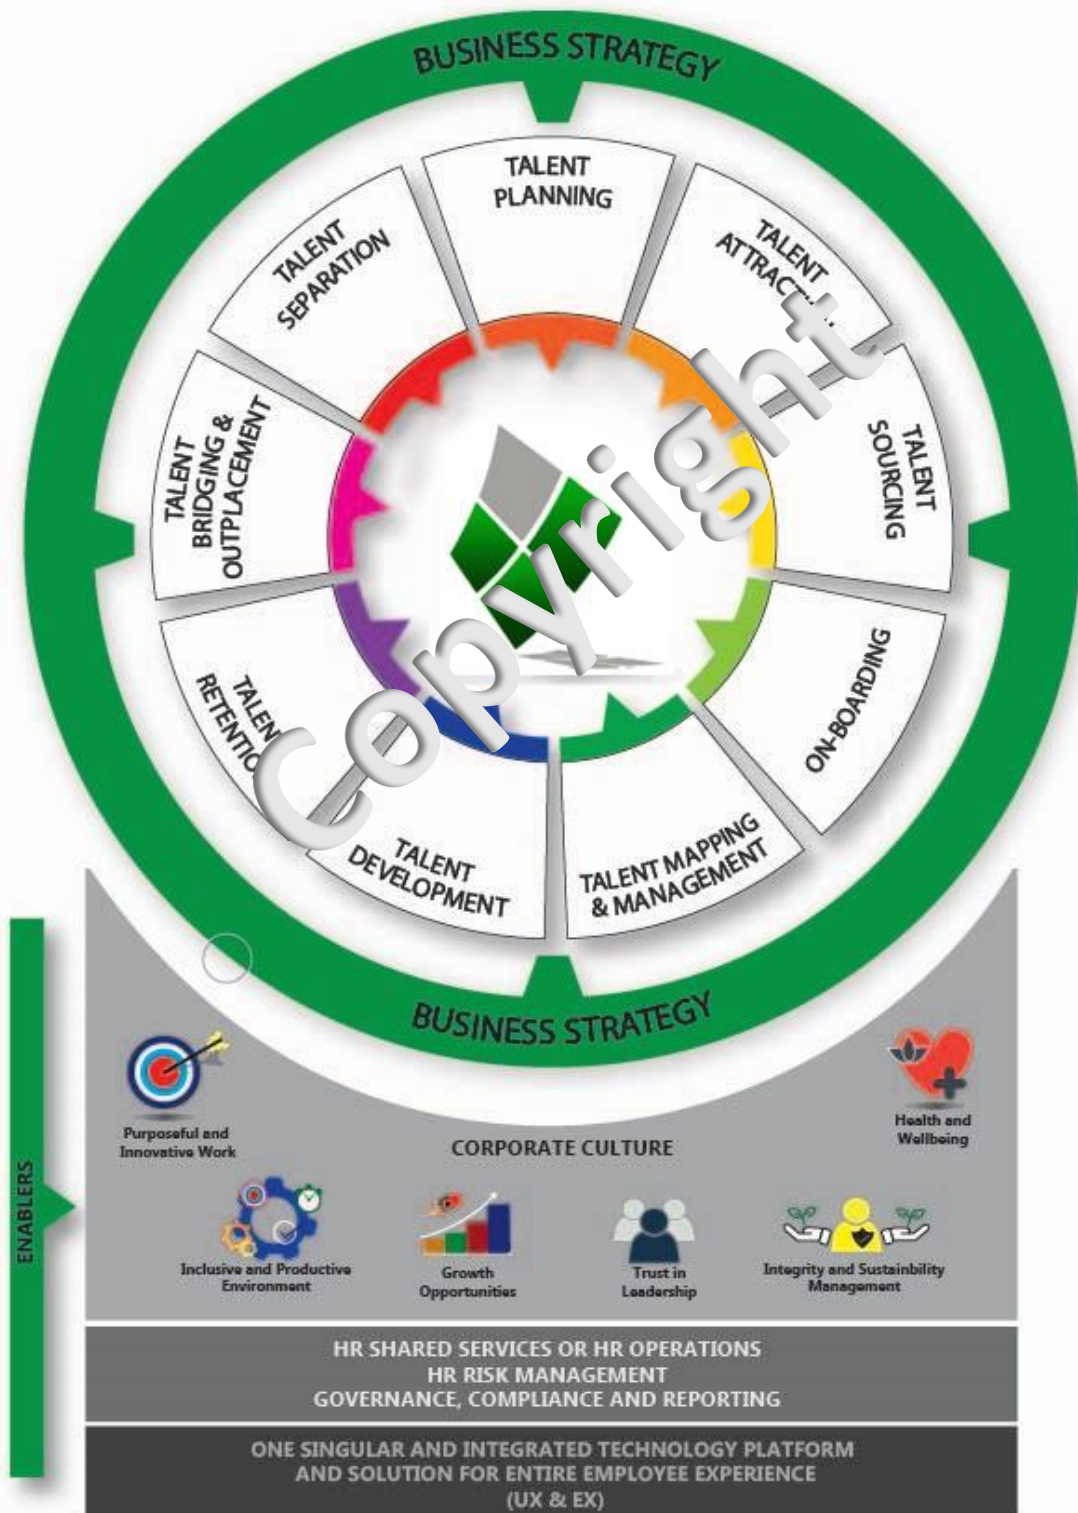

EMPLOYEE EXPERIENCE VALUE CHAIN

Designed by Bianca Schwan

© Copyright 2019 The HR Hub cc

CONTACT DETAILS:

Andrew Morton – andrew@thehrhub.co.za
 Marissa Schwan – marissa@thehrhub.co.za
 Blake Walker – blake@thehrhub.co.za